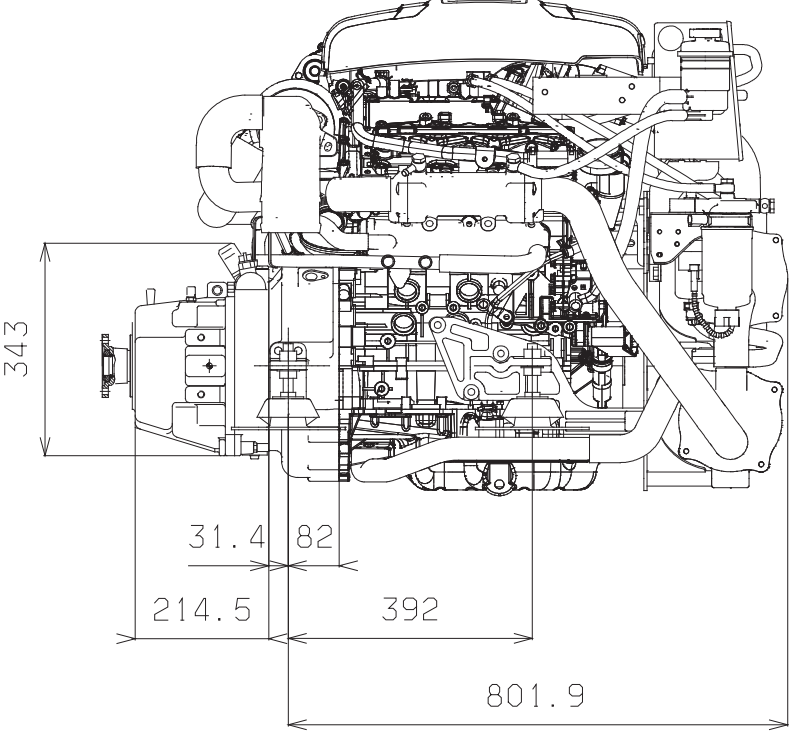

S250J Dimensions

ZF 63 C + Jet Adapter (without transmission)

Front view

Side view

Side view (Jet Adapter)