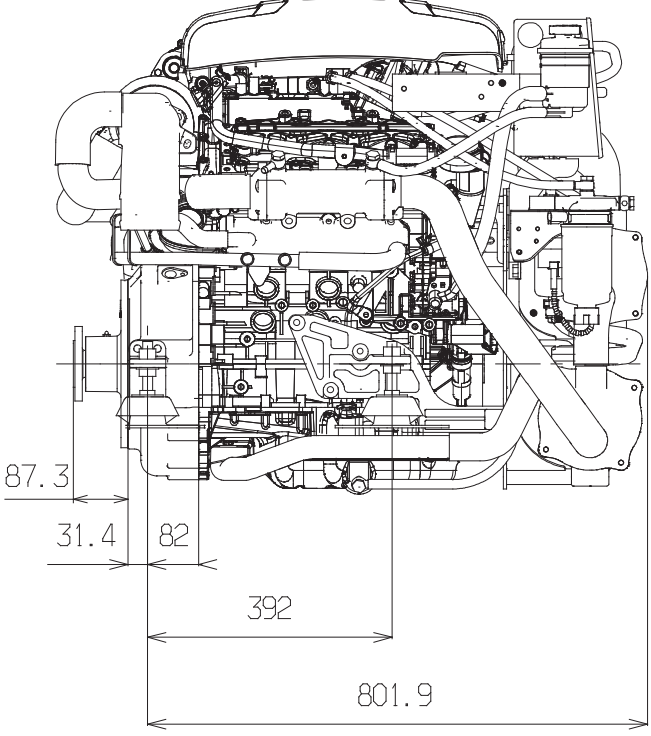

S250J Dimensions

ZF 63 C + Jet Adapter (without transmission)

Front view

Side view

Side view (Jet Adapter)