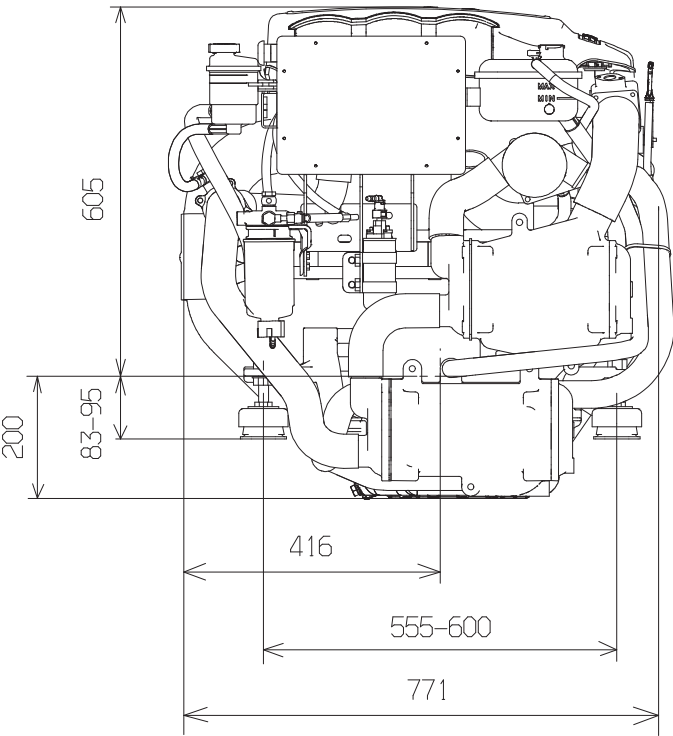

S250J Dimensions

ZF 63 C + Jet Adapter (without transmission)

Front view

Side view

Side view (Jet Adapter)